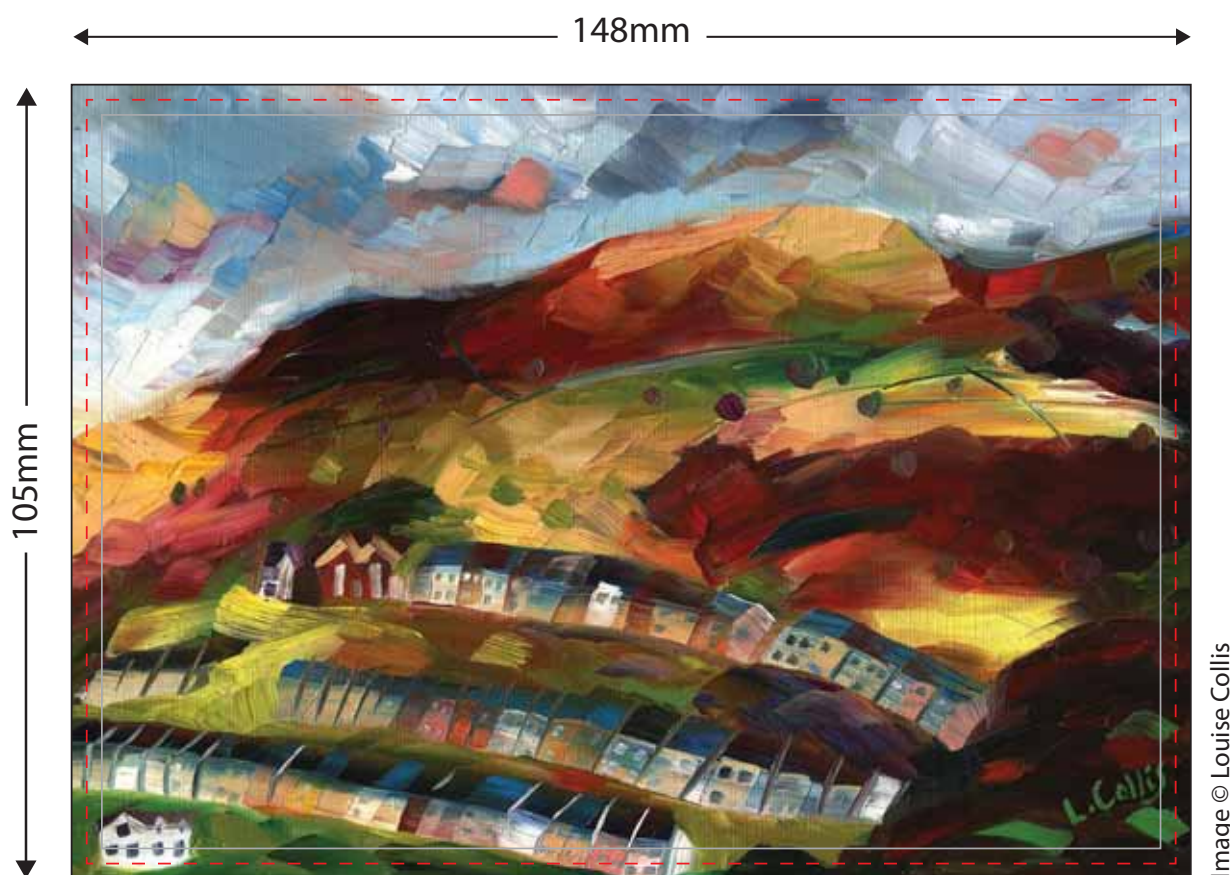

144mm x 101mm Postcard

Final artwork set up size 148mm x 105mm.

Please set up artwork at actual size at 300dpi and supply as a press quality PDF.
If you also require text on the back of the postcard then please supply as a single, two page PDF file, one page for the front and one for the back.

Bleed - Please set up card with 2mm bleed, anything outside the red dotted line will be trimmed off.

Finished Trimmed Size - Final size of your postcard, in this case - 144x101.

Safe Visual Area - Our cards are cut down from larger pieces of card. Even with the most accurate trimmers there is a danger that elements placed too near the edge may be lost.

Image size needs to be 148x105 - this ensures image bleeds off the card.