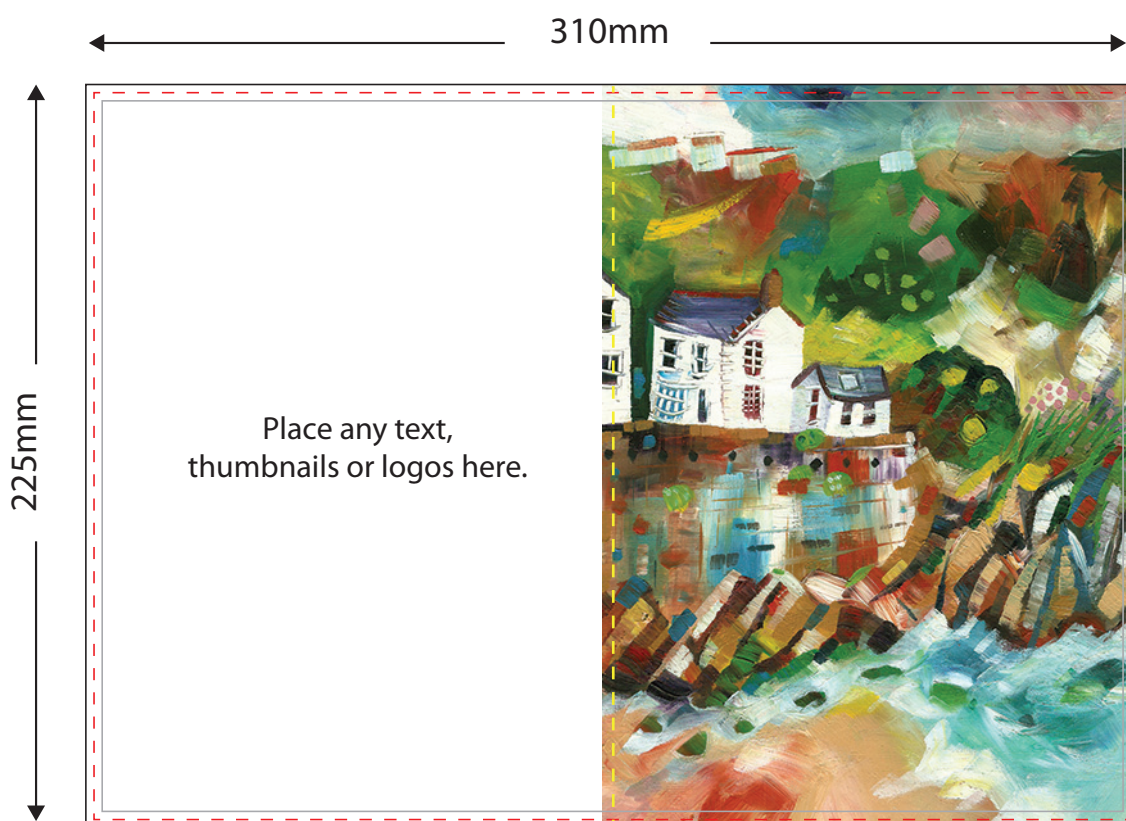

153mm x 221mm Portrait Card

Final artwork set up size 310mm x 225mm.

Please set up artwork at actual size at 300dpi and supply as a press quality PDF.
If you also require text on the inside of the card then please supply as two PDF files, one for the front and one for the back.

Bleed - Please set up card with 2mm bleed, anything outside the red dotted line will be trimmed off.

Finished Trimmed Size - Final size of your uncreased card, in this case - 306x221.

Safe Visual Area - Our cards are cut down from larger pieces of card. Even with the most accurate trimmers there is a danger that elements placed too near the edge may be lost.

Image size needs to be 157x225 - this ensures image bleeds on to the back of the card.