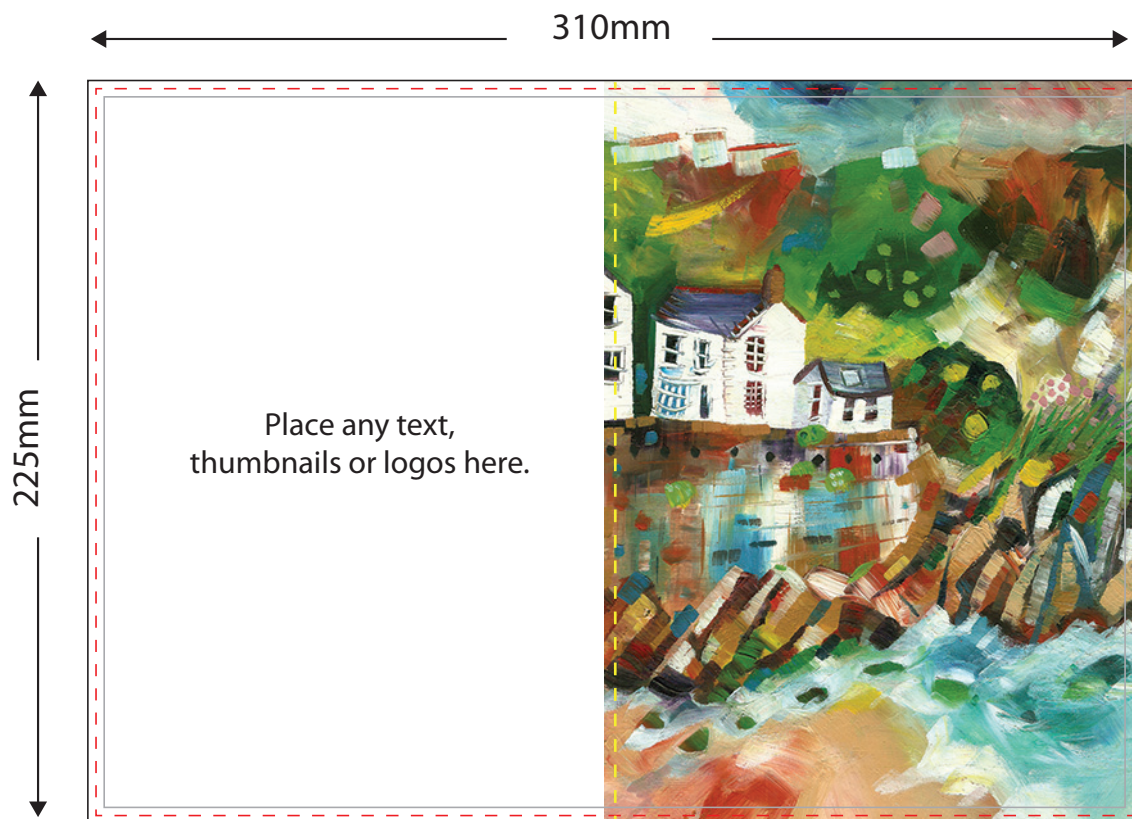

153mm x 221mm Portrait Card

Final artwork set up size 310mm x 225mm.

Please set up artwork at actual size at 300dpi and supply as a press quality PDF.

If you also require text on the inside of the card then please supply as a single, two page PDF file, one page for the front and one for the back

Bleed - Please set up card with 2mm bleed, anything outside the red dotted line will be trimmed off.

Finished Trimmed Size - Final size of your uncreased card, in this case - 306x221.

Safe Visual Area - Our cards are cut down from larger pieces of card. Even with the most accurate trimmers there is a danger that elements placed too near the edge may be lost.

Image size needs to be 157x225 - this ensures image bleeds on to the back of the card.