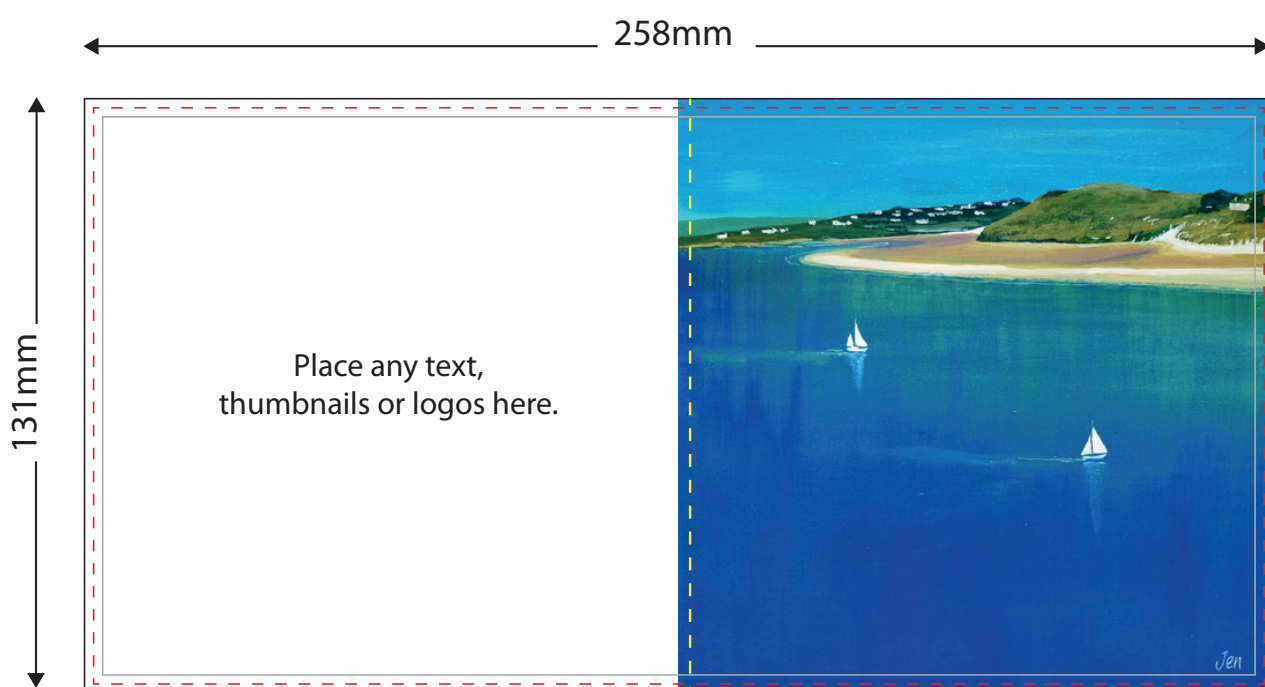

## 127mm x 127mm Square Card

Final artwork set up size 258mmx131mm.

Please set up artwork at actual size at 300dpi and supply as a press quality PDF.

If you also require text on the inside of the card then please supply as a single, two page PDF file, one page for the front and one for the back.

Bleed - Please set up card with 2mm bleed, anything outside the red dotted line will be trimmed off.

Finished Trimmed Size - Final size of your uncreased card, in this case - 254x127.

Safe Visual Area - Our cards are cut down from larger pieces of card. Even with the most accurate trimmers there is a danger that elements placed too near the edge may be lost.

Image size needs to be 131x131 - this ensures image bleeds on to the back of the card.