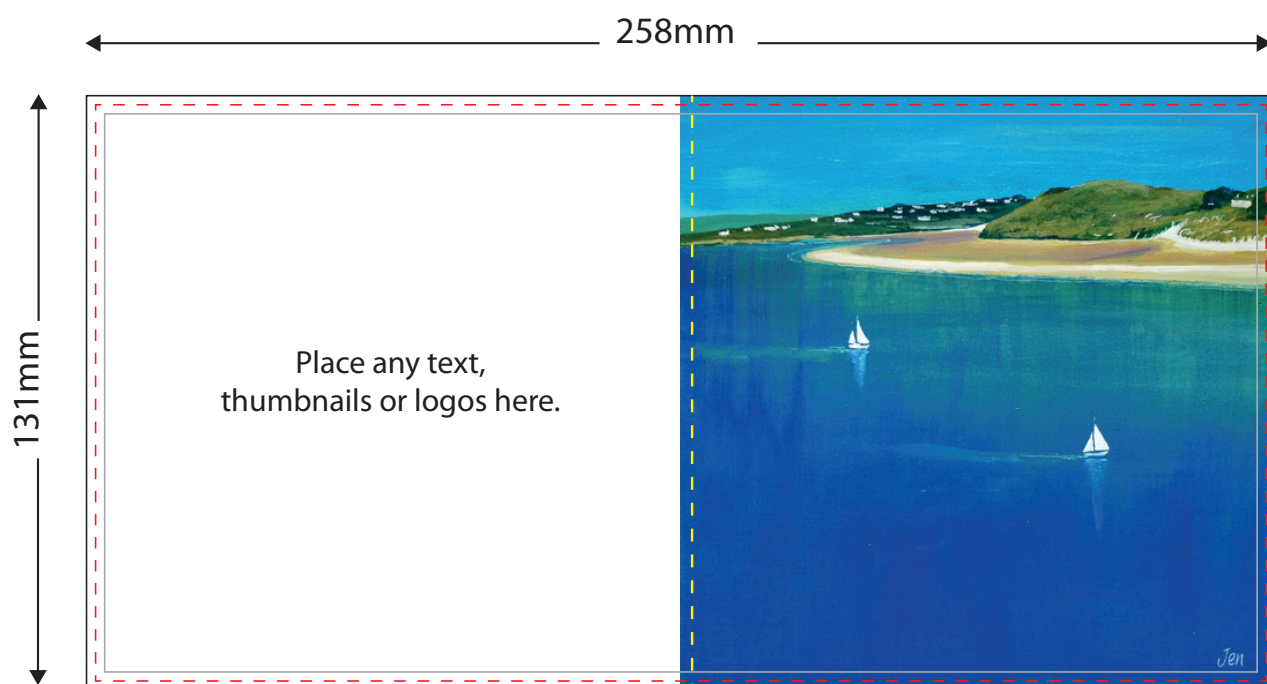

127mm x 127mm Square Card

Final artwork set up size 258mmx131mm.

Please set up artwork at actual size at 300dpi and supply as a press quality PDF.
If you also require text on the inside of the card then please supply as two PDF files, one for the front and one for the back.

Bleed - Please set up card with 2mm bleed, anything outside the red dotted line will be trimmed off.

Finished Trimmed Size - Final size of your uncreased card, in this case - 254x127.

Safe Visual Area - Our cards are cut down from larger pieces of card. Even with the most accurate trimmers there is a danger that elements placed too near the edge may be lost.

Image size needs to be 131x131 - this ensures image bleeds on to the back of the card.