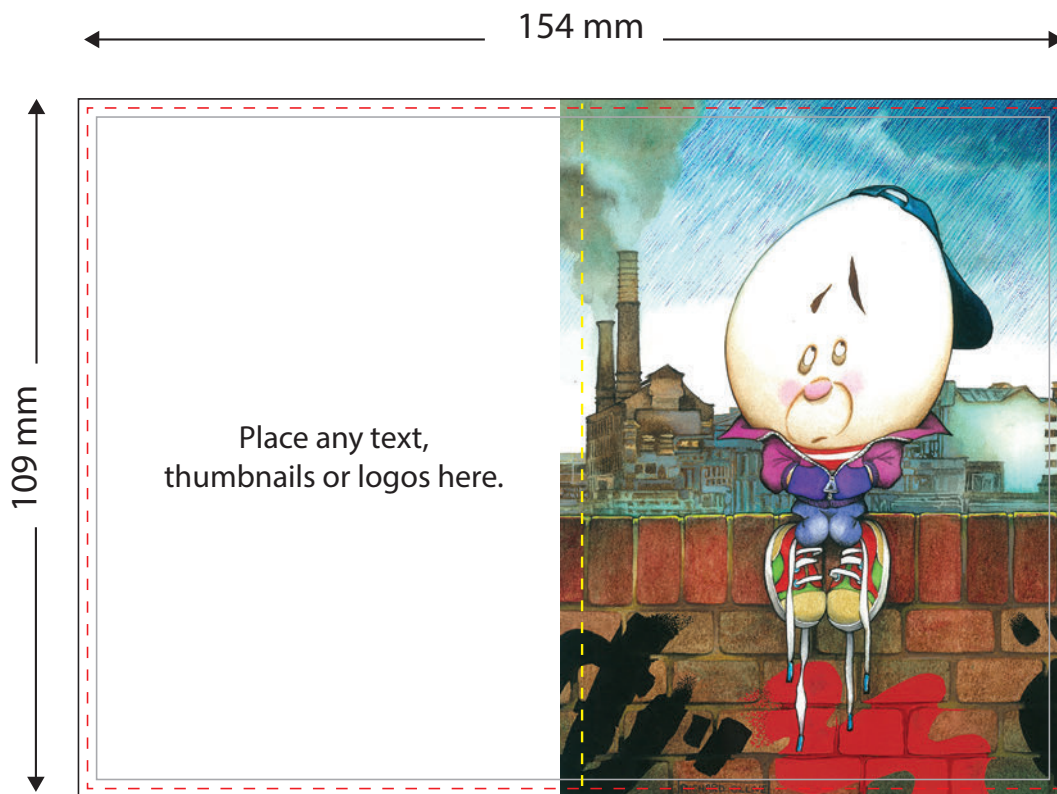

75mm x 105mm Portrait Mini Card

Final artwork set up size 109mm x 154mm.

Please set up artwork at actual size at 300dpi and supply as a press quality PDF.

If you also require text on the inside of the card then please supply as a single, two page PDF file, one page for the front and one for the back.

Image © Richard Ollive

Bleed - Please set up card with 2mm bleed, anything outside the red dotted line will be trimmed off.

Finished Trimmed Size - Final size of your uncreased card, in this case - 105x150.

Safe Visual Area - Our cards are cut down from larger pieces of card. Even with the most accurate trimmers there is a danger that elements placed too near the edge may be lost.

Image size needs to be 79x109 - this ensures image bleeds on to the back of the card.

Artwork Set Up Guidelines

Artwork Bleed - It is essential that there is a minimum 2mm bleed around your artwork to account for very slight variances during the trimming process. For example, this folded card size is 75mm x 105mm. In order to supply artwork for this product, your file would need to be set to 154mm x 109mm.