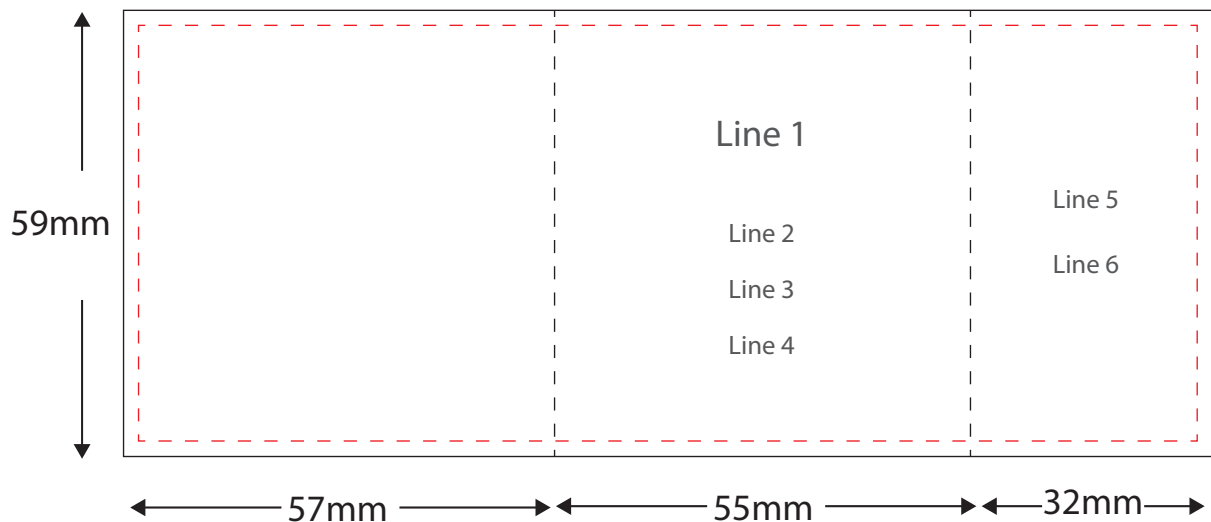

Foldable Business Cards 140mm x 55mm

Final artwork set up size is 144mm x 59mm

Please set up card with a 2mm bleed,
anything outside the red line will be trimmed off.

Artwork Set Up Guidelines

Artwork Bleed - It is essential that there is a minimum 2mm bleed around your artwork to account for very slight variances during the trimming process. For example, this folded business card size is 140mm x 55mm. In order to supply artwork for this product, your file would need to be set to 144mm x 59mm.

If you design your card using other image editing or design applications then just remember to set up your artwork at the actual card size at 300dpi and export or save as a press quality PDF.

If you also require text or images on the back of your bookmark please supply as a single, two page PDF file - one page for the front of the bookmark and one page for the back of the bookmark.