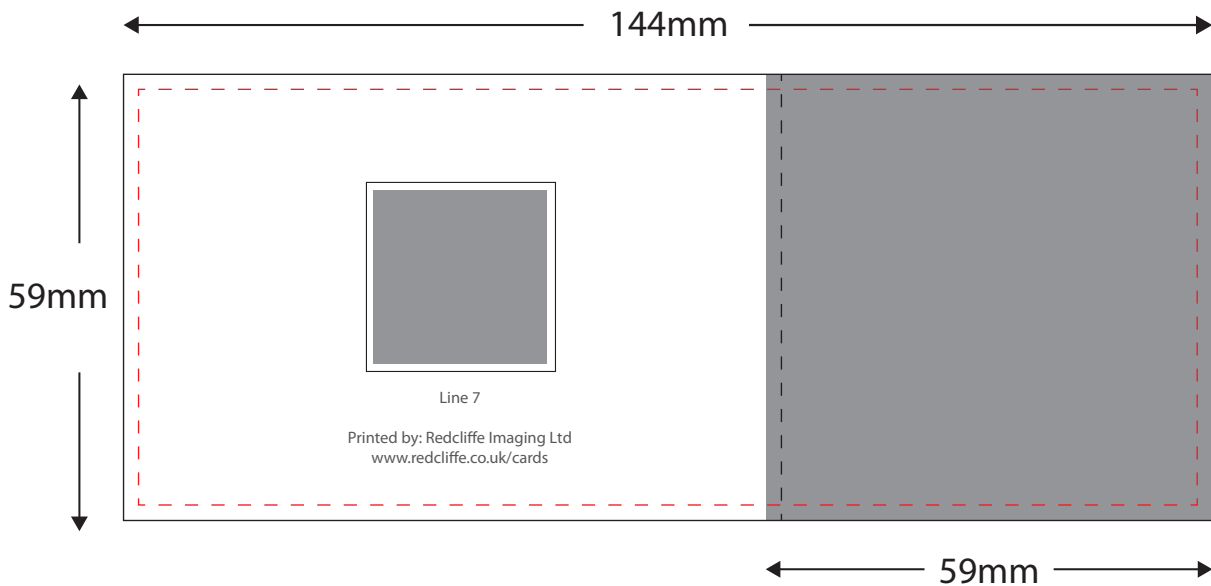

Foldable Business Cards 140mm x 55mm

Final artwork set up size is 144mm x 59mm

Please set up card with a 2mm bleed,
anything outside the red line will be trimmed off.

Artwork Set Up Guidelines

Artwork Bleed - It is essential that there is a minimum 2mm bleed around your artwork to account for very slight variances during the trimming process. For example, this folded business card size is 140mm x 55mm. In order to supply artwork for this product, your file would need to be set to 144mm x 59mm.

If you design your card using other image editing or design applications then just remember to set up your artwork at the actual card size at 300dpi and export or save as a press quality PDF.

If you also require text or images on the back of your bookmark please supply as a single, two page PDF file - one page for the front of the bookmark and one page for the back of the bookmark.